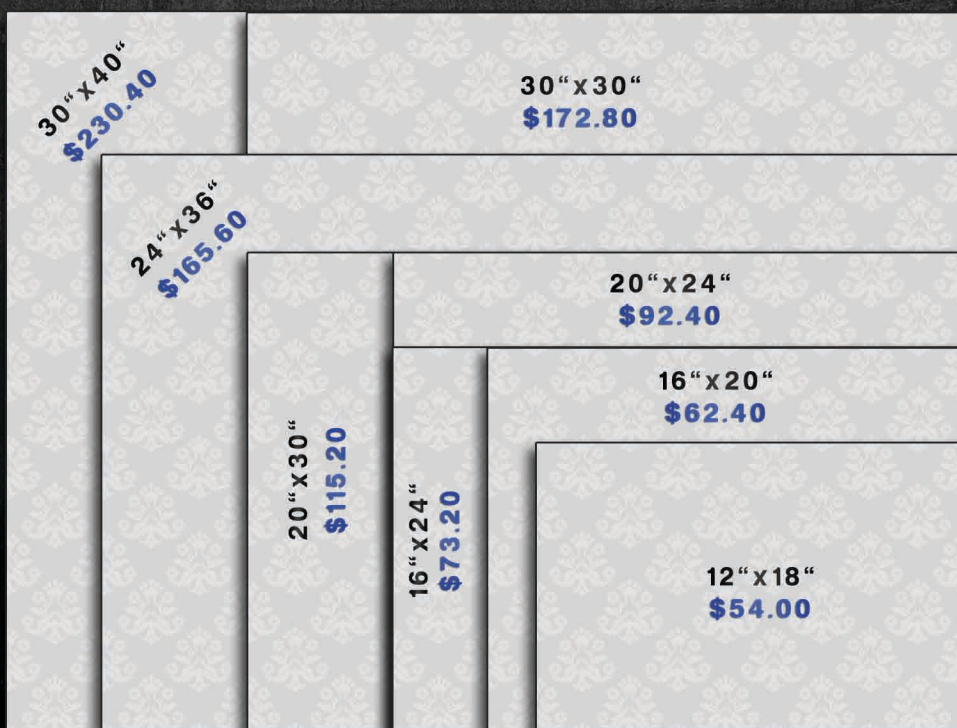

8" x 24"

\$50.00

\$69.00

\$88.00

10" x 30"

12" x 36"

30" x 40"
\$230.40

30" x 30"

\$172.80

24" x 36"
\$165.60

20" x 24"

\$92.40

16" x 20"

\$62.40

20" x 30"

\$115.20

16" x 24"

\$73.20

12" x 18"

\$54.00

specialty sizes available by request | shipping: ground - \$7, 2-day - \$15, next day - \$30

Quantity Discounts: 3-10 = 5% | 11-24 = 10% | 25-100 = 17.5% | 101+ = 27.5%

scale 1:8