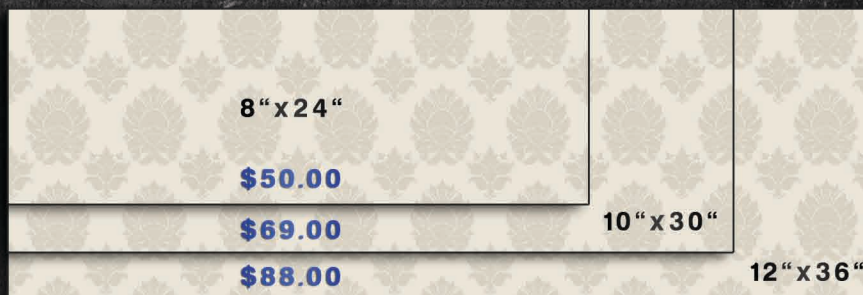

8 Wallets

\$30.00

11" x 17"

\$46.80

11" x 14"

\$38.40

8" x 12"

\$32.40

8" x 24"

\$50.00

\$69.00

\$88.00

10" x 30"

12" x 36"

30" x 40"
\$230.40

30" x 30"

16" x 24"

\$73.20

12" x 18"

\$54.00

specialty sizes available by request | shipping: ground - \$7, 2-day - \$15, next day - \$30

Quantity Discounts: 3-10 = 5% | 11-24 = 10% | 25-100 = 17.5% | 101+ = 27.5%

scale 1:8